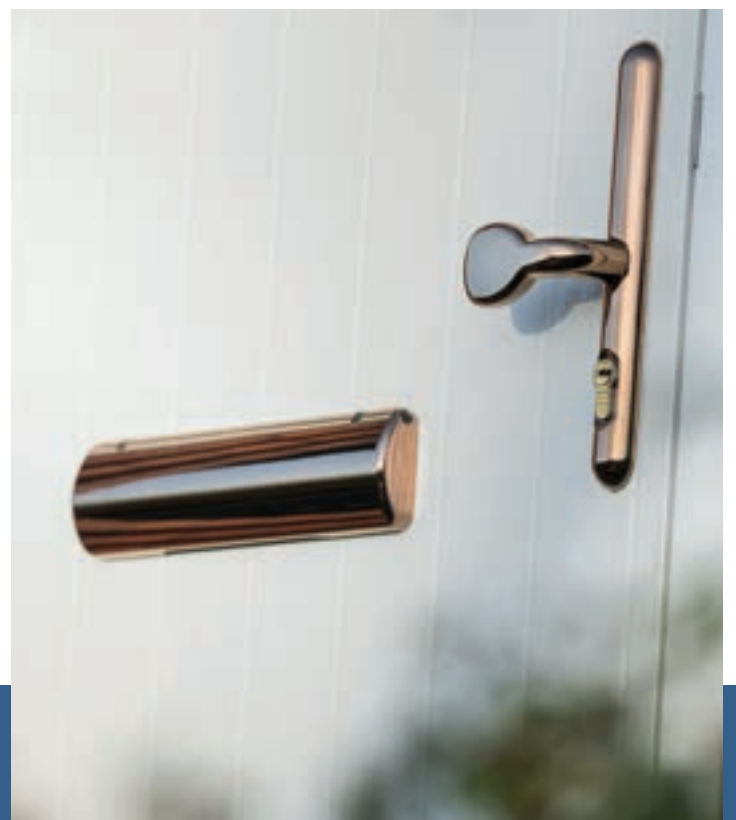

Accessories