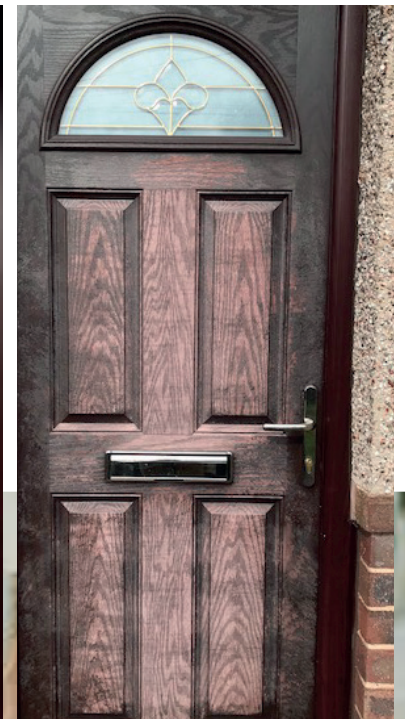

Why should you choose a **Solid Core Door** over a Standard GRP Door?

Faded GRP Door