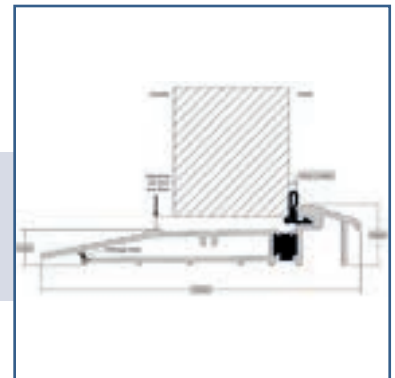

Stormguard AM5 Part M Compliant - available in gold or silver (Open outwards doors)