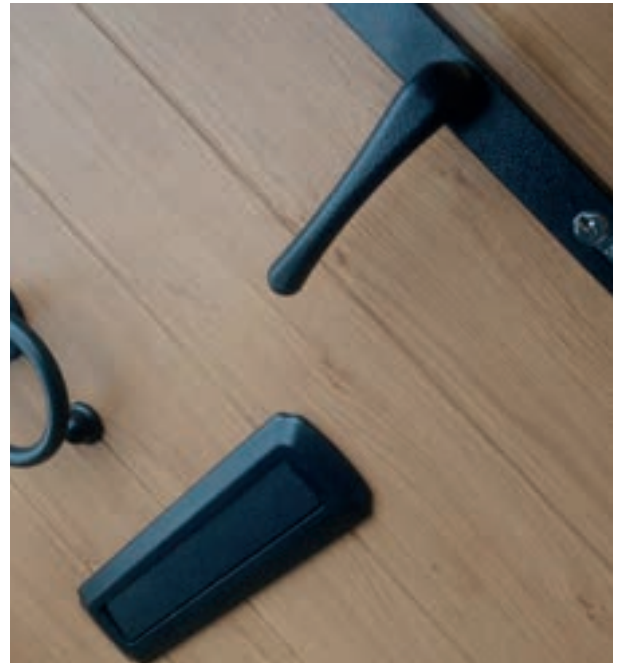

Accessories

Yale Lockmaster

This lock incorporates 2 hook locks with a centre latch and deadbolt.

Secured By Design accredited and tested to PAS23/24.

Suitable for Lever/ Lever and Lever/Pad operations. 960 spindle height from bottom of slab.