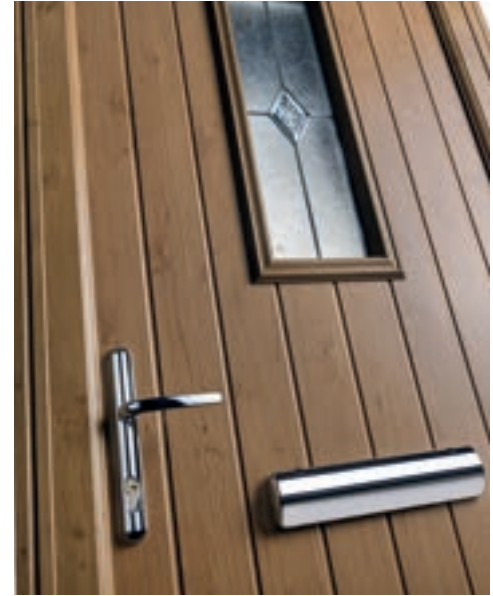

CONTEMPORARY RANGE 45