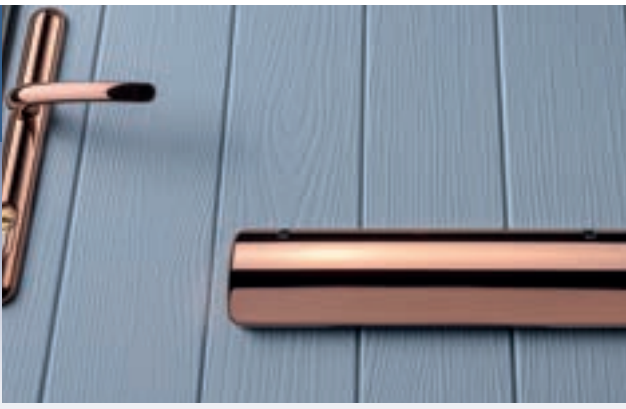

Styles...

Side panels...

Colours...

To see the full range of colours available please see page 9

Glass...

Our Solid Core Door double glazing comes in many designs. Our wide selection of coloured glass designs can contrast or be matched to your SolidCore door.