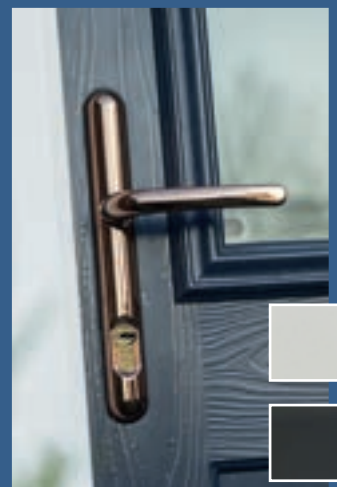

Heritage Lever/Standard Lever This traditional door handle can be suited with door knocker and letter plate if required.

Available in: Antique Black, Bright Gold, Bright Chrome & Graphite.