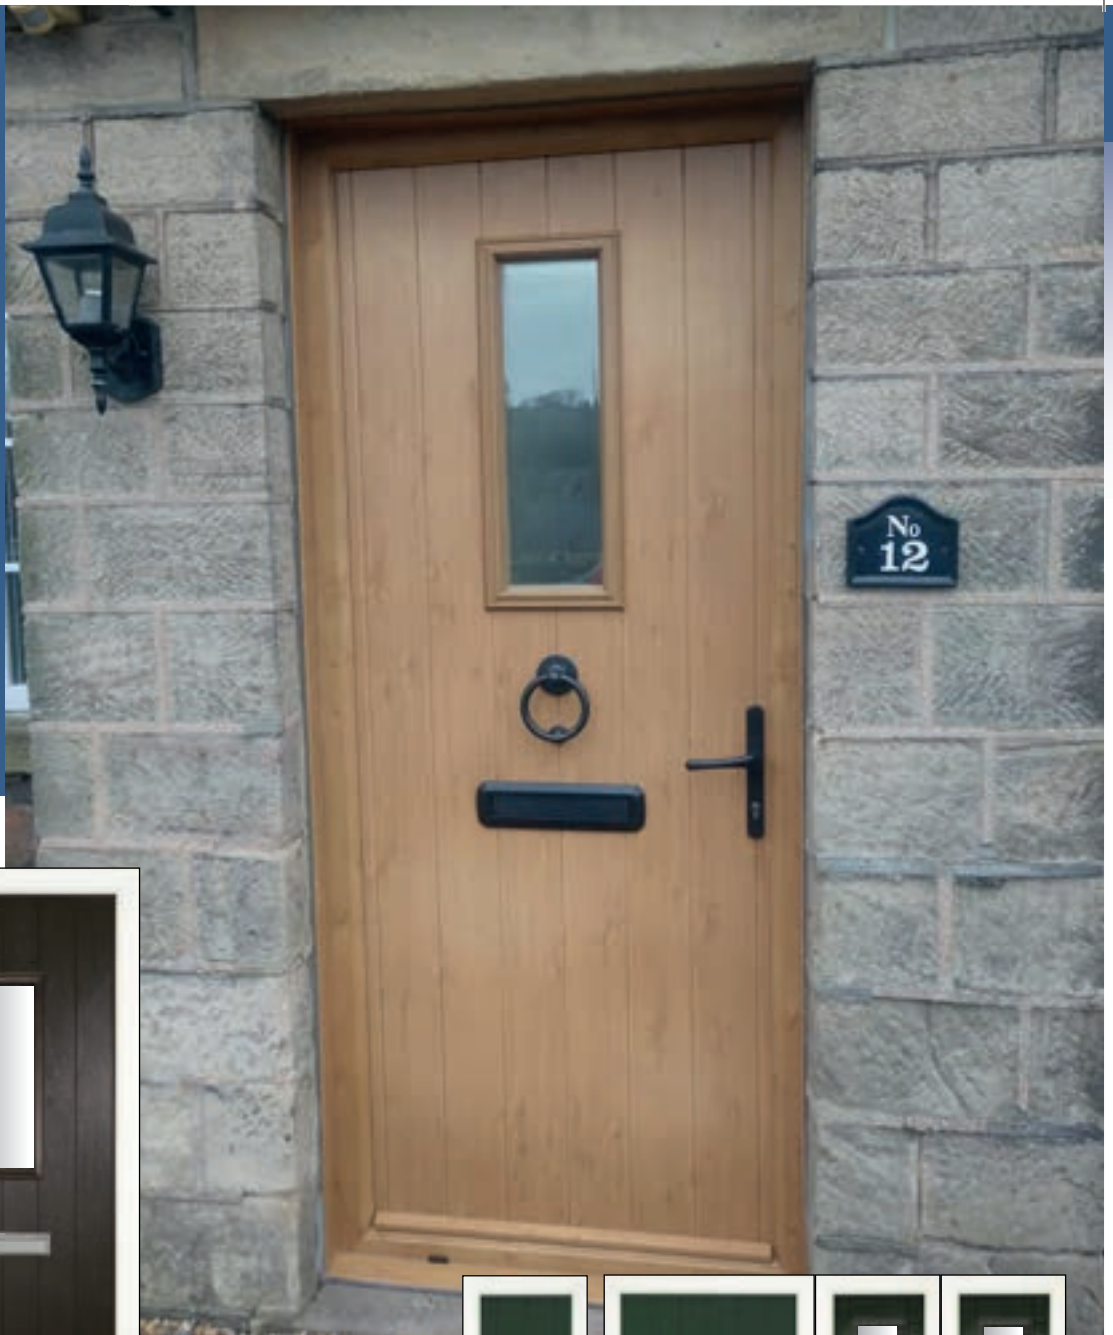

The Normanton

These glazing styles expand the designs available in the cottage door. From the traditional central design to the modern Normanton Two.

Available with the glazing on the handle or hinge side to ensure every option is covered.