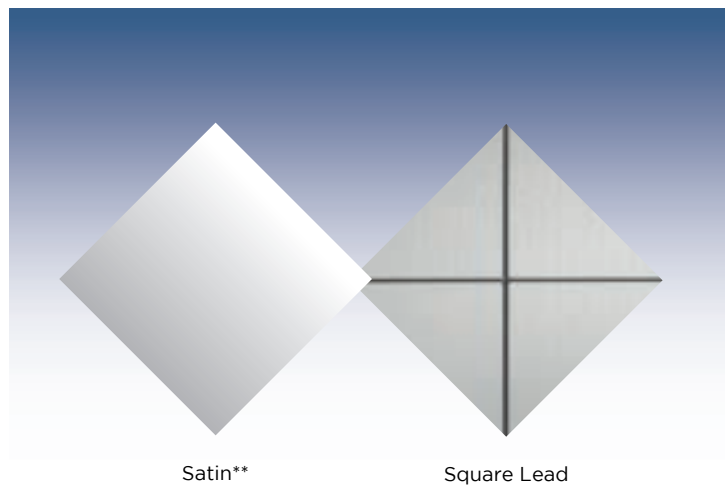

Diamond Lead

Glazed

Satin**

Square Lead