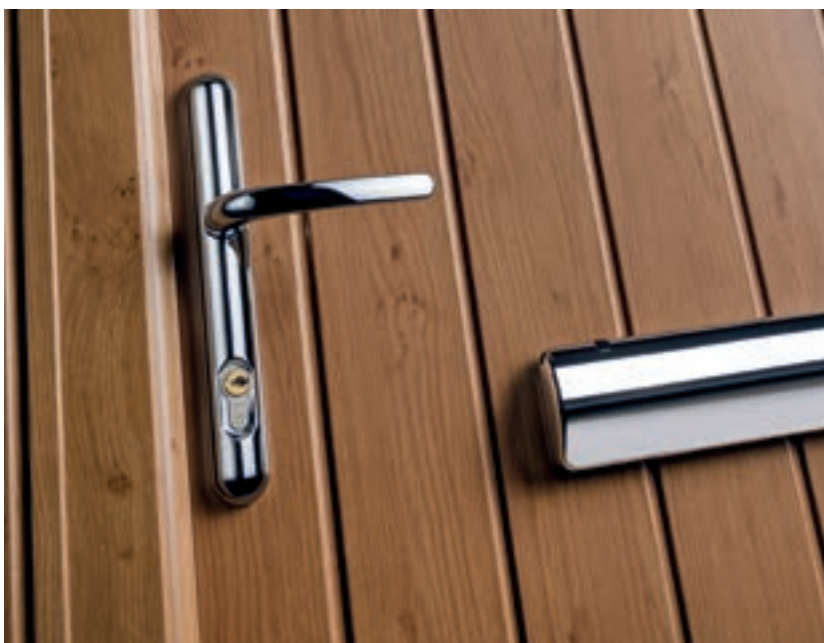

Accessories

Yale Lockmaster

This lock incorporates 2 hook locks with a centre latch and deadbolt.

Secured By Design accredited and tested to PAS23/24.

Suitable for Lever/ Lever and Lever/Pad operations. 960 spindle height from bottom of slab.