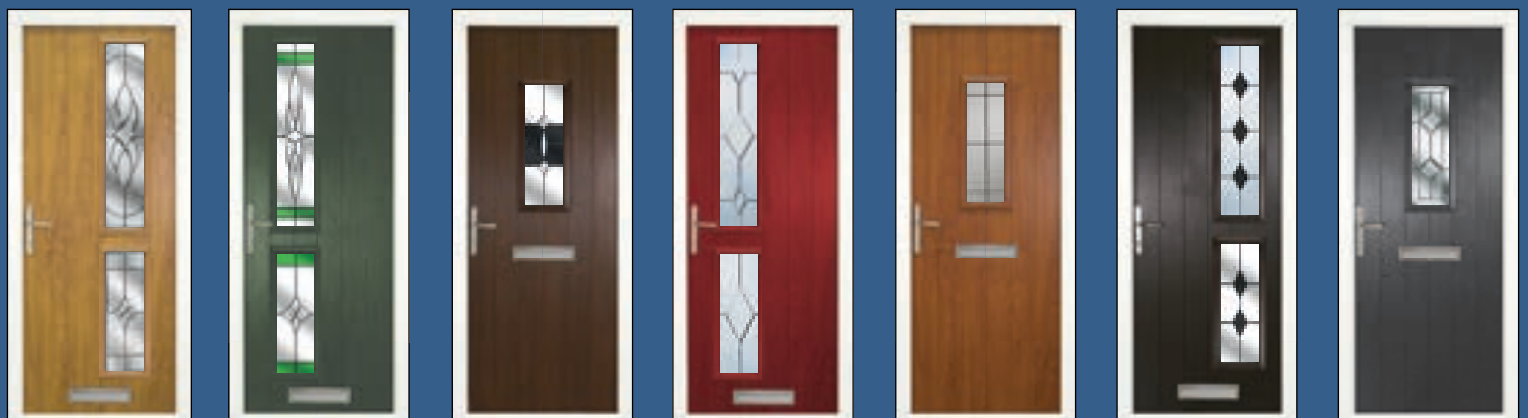

Colours...

To see the full range of colours available please see page 9